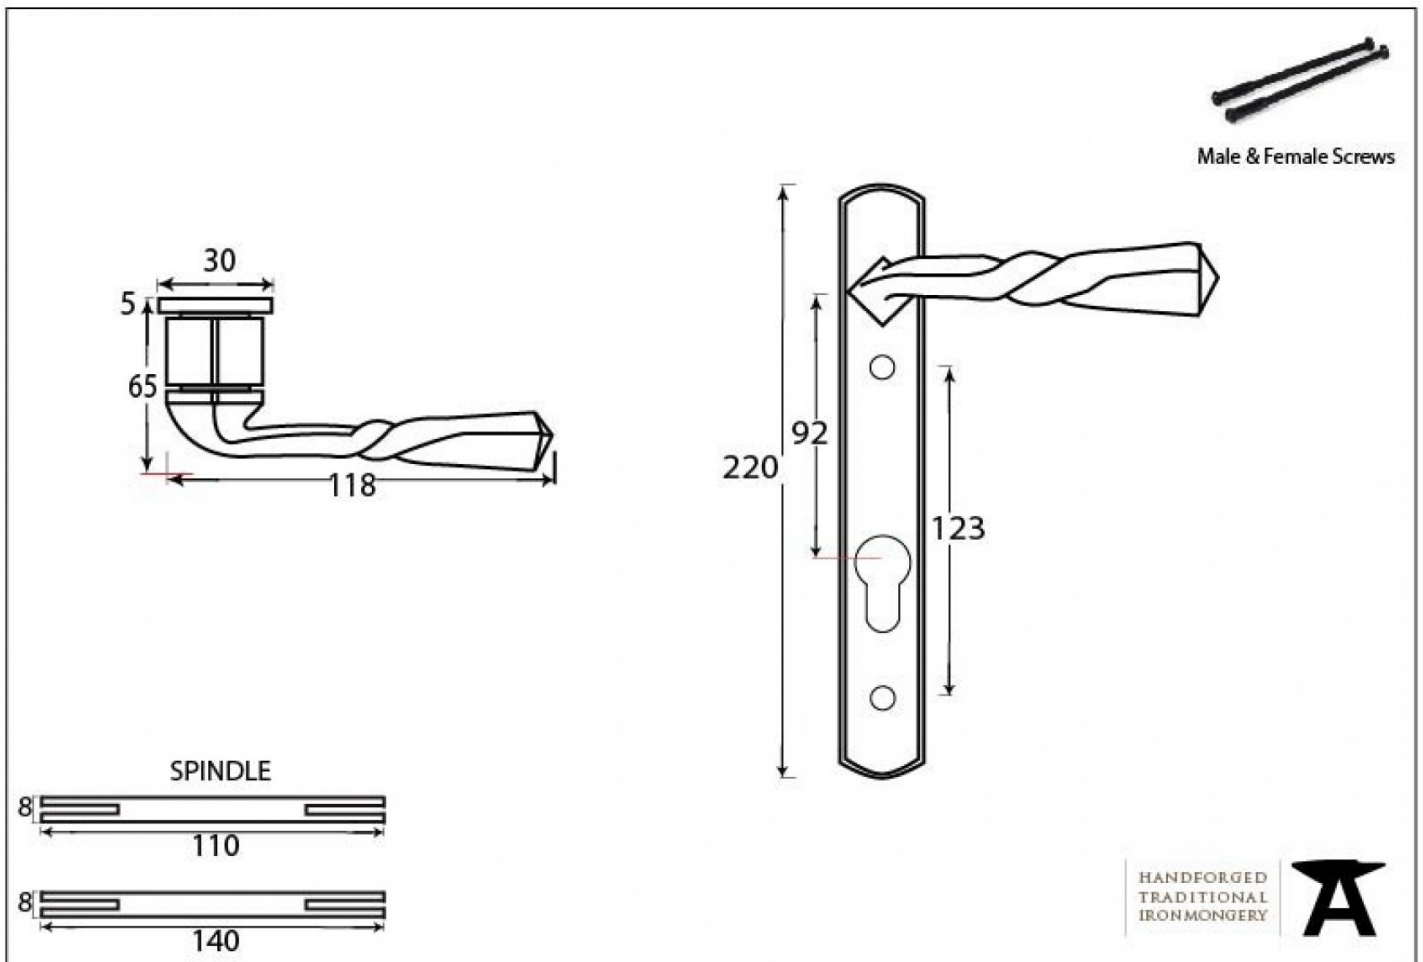

Technical Drawing

ANV33119,33633

Anvil Narrow Multi-Point Lever

Toolfix
Joinery & Construction Supplies

Due to the hand crafted nature of our products all measurements are approximate and should be used as a guide only